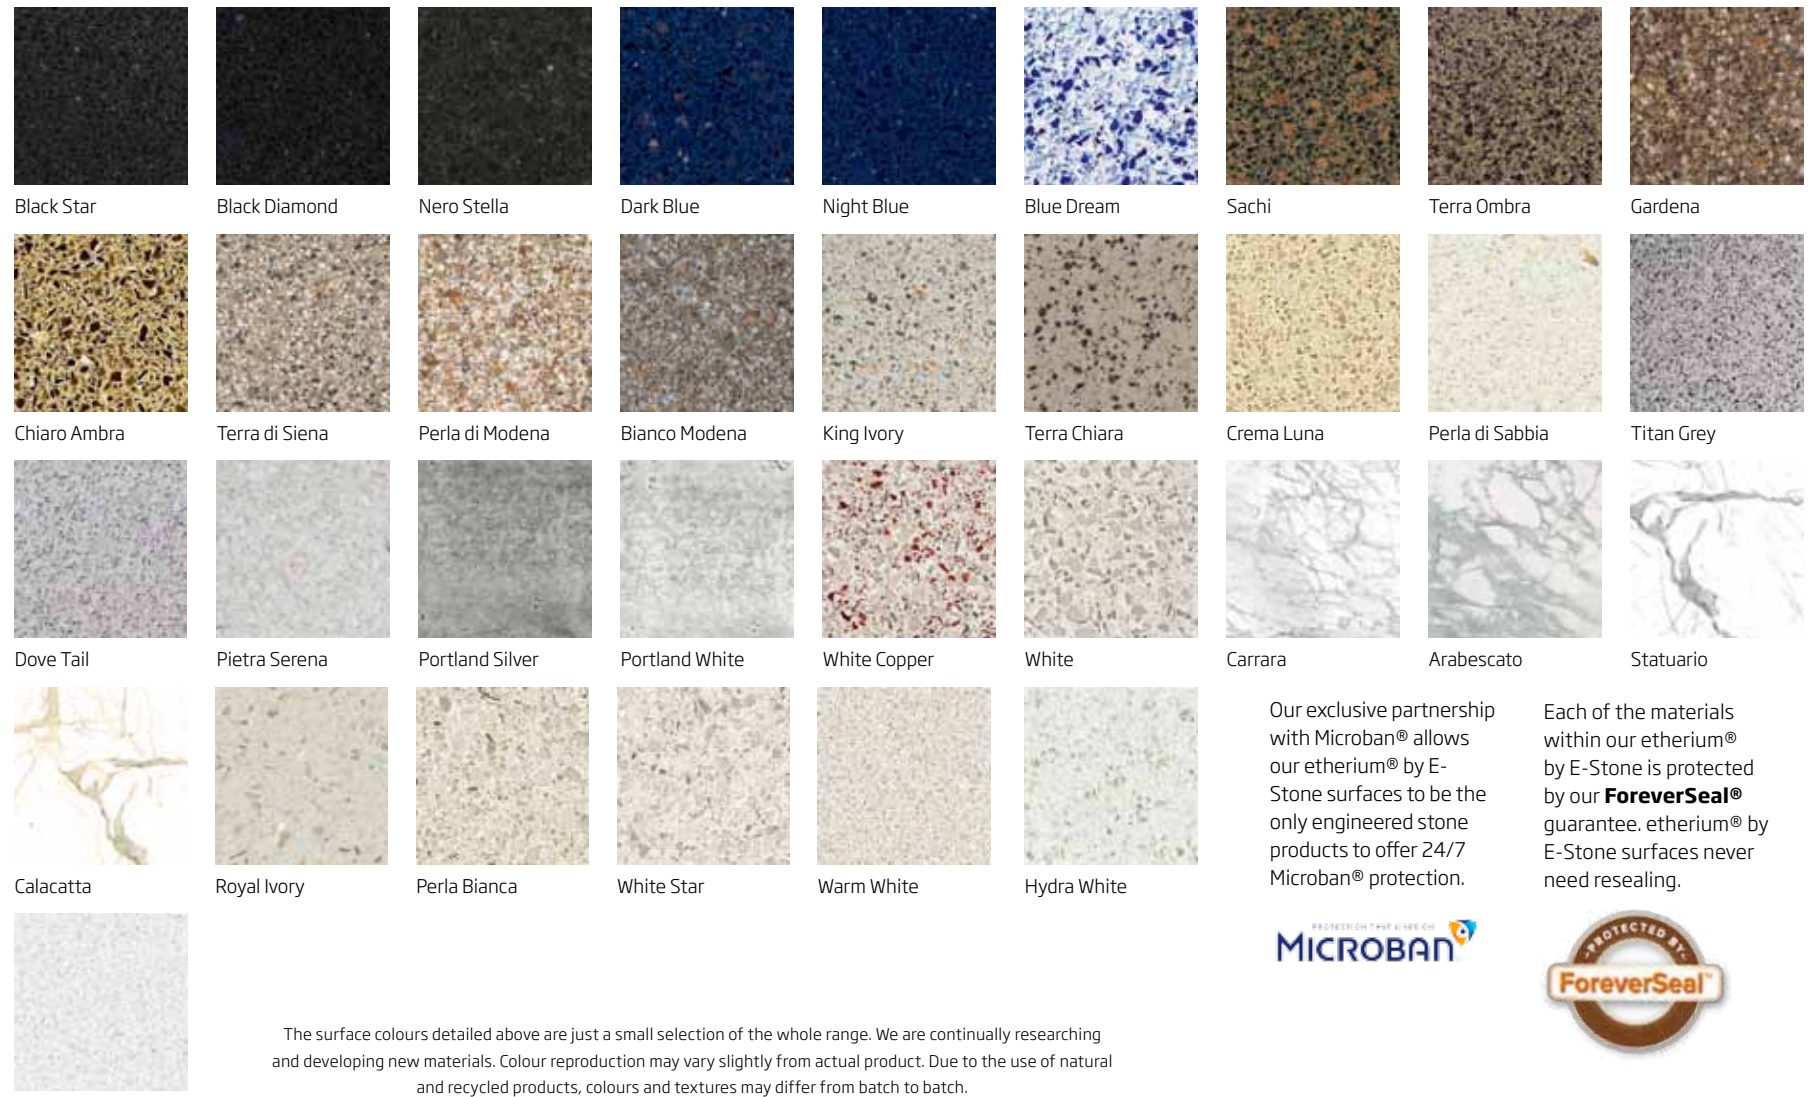

Tranquility is achieved with neutral shades, warm tones and uncluttered metals. Keep the lighting gentle and let peace reign.

Liberty Diamond

Statuario

Statuario

Liberty Onyx

Colour options

etherium® By E-Stone

To accommodate all styles and tastes, we are delighted to offer a wide range of colours, patterns, flecks and swirls.

The surface colours detailed above are just a small selection of the whole range. We are continually researching and developing new materials. Colour reproduction may vary slightly from actual product. Due to the use of natural and recycled products, colours and textures may differ from batch to batch.